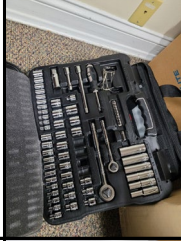

Two Hole Punch

Paper Cutter

Large Stapler

Small Key Holder

Large Key Holder

Lime Green Proferated Paper 3000

Legal Size Paper 4000

Clock

Clock

75 Piece Wretched Set

Tool Bag with various tools

11 Book Ends

5 Wall File Racks

7 Paper File Holder

100 Blank CDs and Cases

Dolly