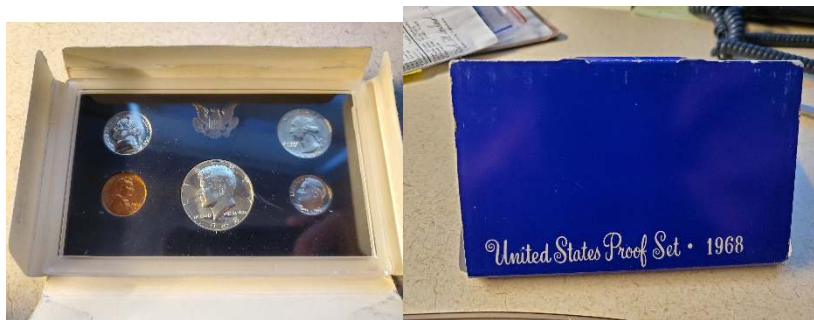

COINS

White Box marked "Capital Plastics" containing US Proof Roosevelt Dimes dates 1950 to 1964

US Proof set dated 1968 (5 coins)

US Proof set dated 1969 (5 coins)

(2) US Proof sets dated 1970 (5 coins)

US Proof set dated 1971 (5 coins)

US Proof set dated 1972 (5 coins)

US Mint set (Philadelphia) dated 1960 (five coins)

Plastic holder with 5 coins dated 1951

Plastic holder with 5 coins dated 1953

Plastic holder with 5 coins dated 1950 "P-mint"

US Special Mint Set dated 1966 (5 coins)

\$10 Indian Head gold piece dated 1910

\$5 Indian Head gold piece dated 1908

Brown envelope with 2 ½ dollar gold piece dated 1857

US Special Mint Set dated 1967 (5 coins)

Two clear plastic holders with 7 Mexican coins dated 1966

Clear plastic holder containing US Special Mint set dated 1965

Clear plastic holder containing uncirculated mint set dated 1970

Clear plastic holder .999 fine silver one ounce bar dated October 31, 1973 "Halloween"