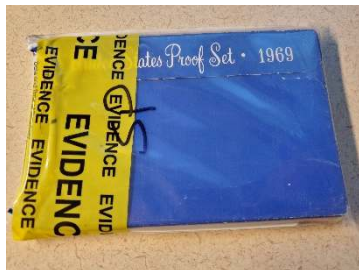

COINS

White Box marked "Capital Plastics" containing US Proof Roosevelt Dimes dates 1950 to 1964

US Proof set dated 1968 (5 coins)

US Proof set dated 1969 (5 coins)

(2) US Proof sets dated 1970 (5 coins)

US Proof set dated 1971 (5 coins)

US Proof set dated 1972 (5 coins)

US Mint set (Philadelphia) dated 1960 (five coins)

Plastic holder with 5 coins dated 1951

Plastic holder with 5 coins dated 1953

Plastic holder with 5 coins dated 1950 "P-mint"

US Special Mint Set dated 1966 (5 coins)

\$10 Indian Head gold piece dated 1910

\$5 Indian Head gold piece dated 1908

Brown envelope with 2 ½ dollar gold piece dated 1857

US Special Mint Set dated 1967 (5 coins)