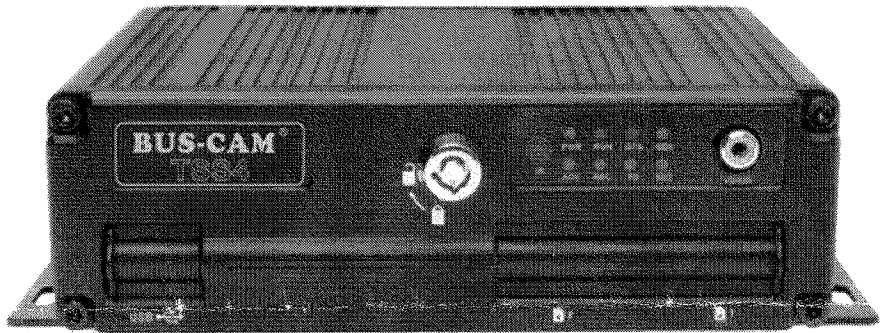

## Bus-Cam® Digital Video Recorders

### Select From a Variety of Styles

- Totally Solid State DVR
- Solid State / HDD DVR
- micro Bus-Cam
- microDVR

**Bus-Cam®**  
**Total Solid-State**

*\$500*

### Four Channels of Solid-state Reliability and Clarity!

- Surprisingly Low-cost, High-quality Video!
- Records to Dual SD Cards - 64GB Each!
- Creates Standard AVI Files for Easy Viewing and Sharing.
- Full D1 Resolution for Best Images!
- No Moving Parts - Reliable and Stable Service in Harsh Conditions!
- Records 4 Channels Video, 4 Channels Audio!
- Built-in USB Port for Backup and Upgrading!
- Low-cost GPS Option!
- Expand to 3G for Real-time Viewing and Tracking!
- Can Bookmark Incidents for Easy Reviewing!
- Supports Schedule Recording!
- Extremely Compact - Only 6.0" x 7.2" x 1.2".
- Low Power Operation - Keeps Cool with No Fans.

### Tight Budget? You Need to Check This Out!

| Model                                 | Order Number |                                   |
|---------------------------------------|--------------|-----------------------------------|
| TSS-4 Basic 4-Channel Solid-state DVR | 105284       | <a href="#">Download Brochure</a> |
| TSS-4-G with GPS                      | 105286       | <a href="#">Download Brochure</a> |
| TSS-4-3G Real-Time with 3G and GPS    | 105285       | <a href="#">Download Brochure</a> |